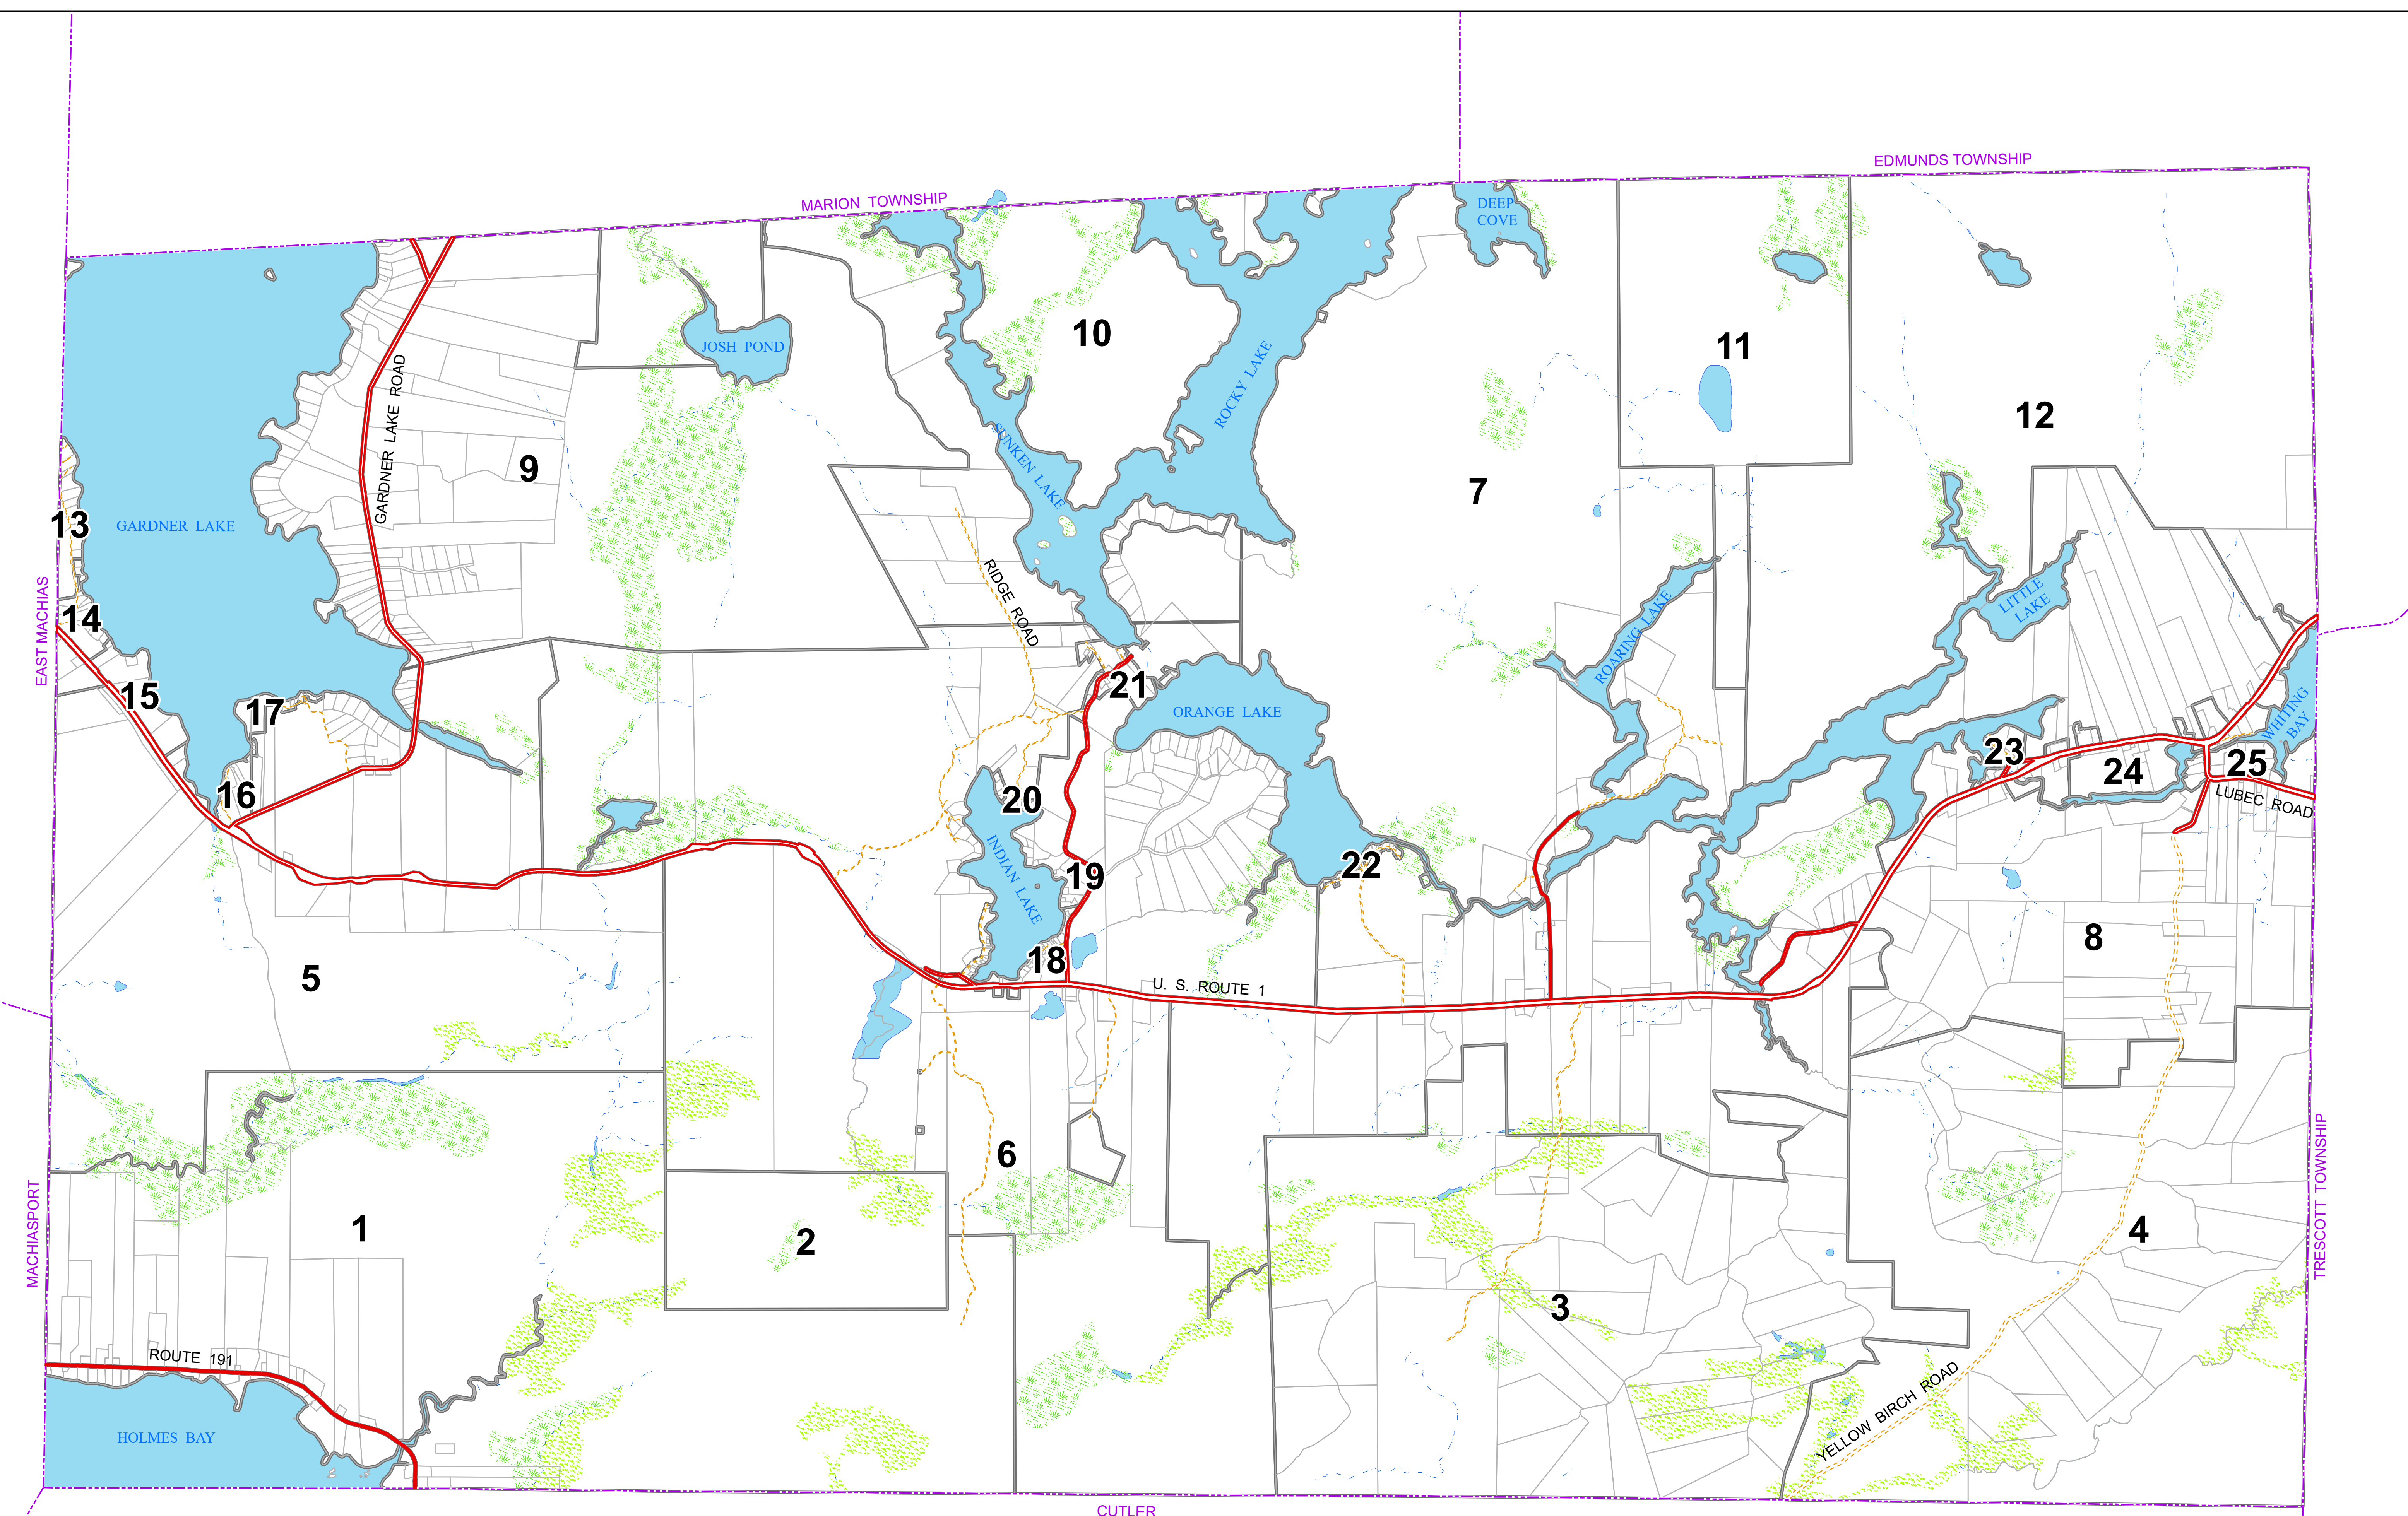

TOWN OF
WHITING
WASHINGTON CO.
MAINE

For Assessment Purposes.
Not to be used for conveyances.

Originally compiled in 2005
by James W. Sewall Company.

Updated through April 1, 2021
by
Eastern Mapping Services
Newburgh, Maine
Tel. (207) 234-2777

Index Map

EAST MACHIAS

MACHIASPORT

MARION TOWNSHIP

EDMUNDS TOWNSHIP

CUTLER

TRESCOTT TOWNSHIP