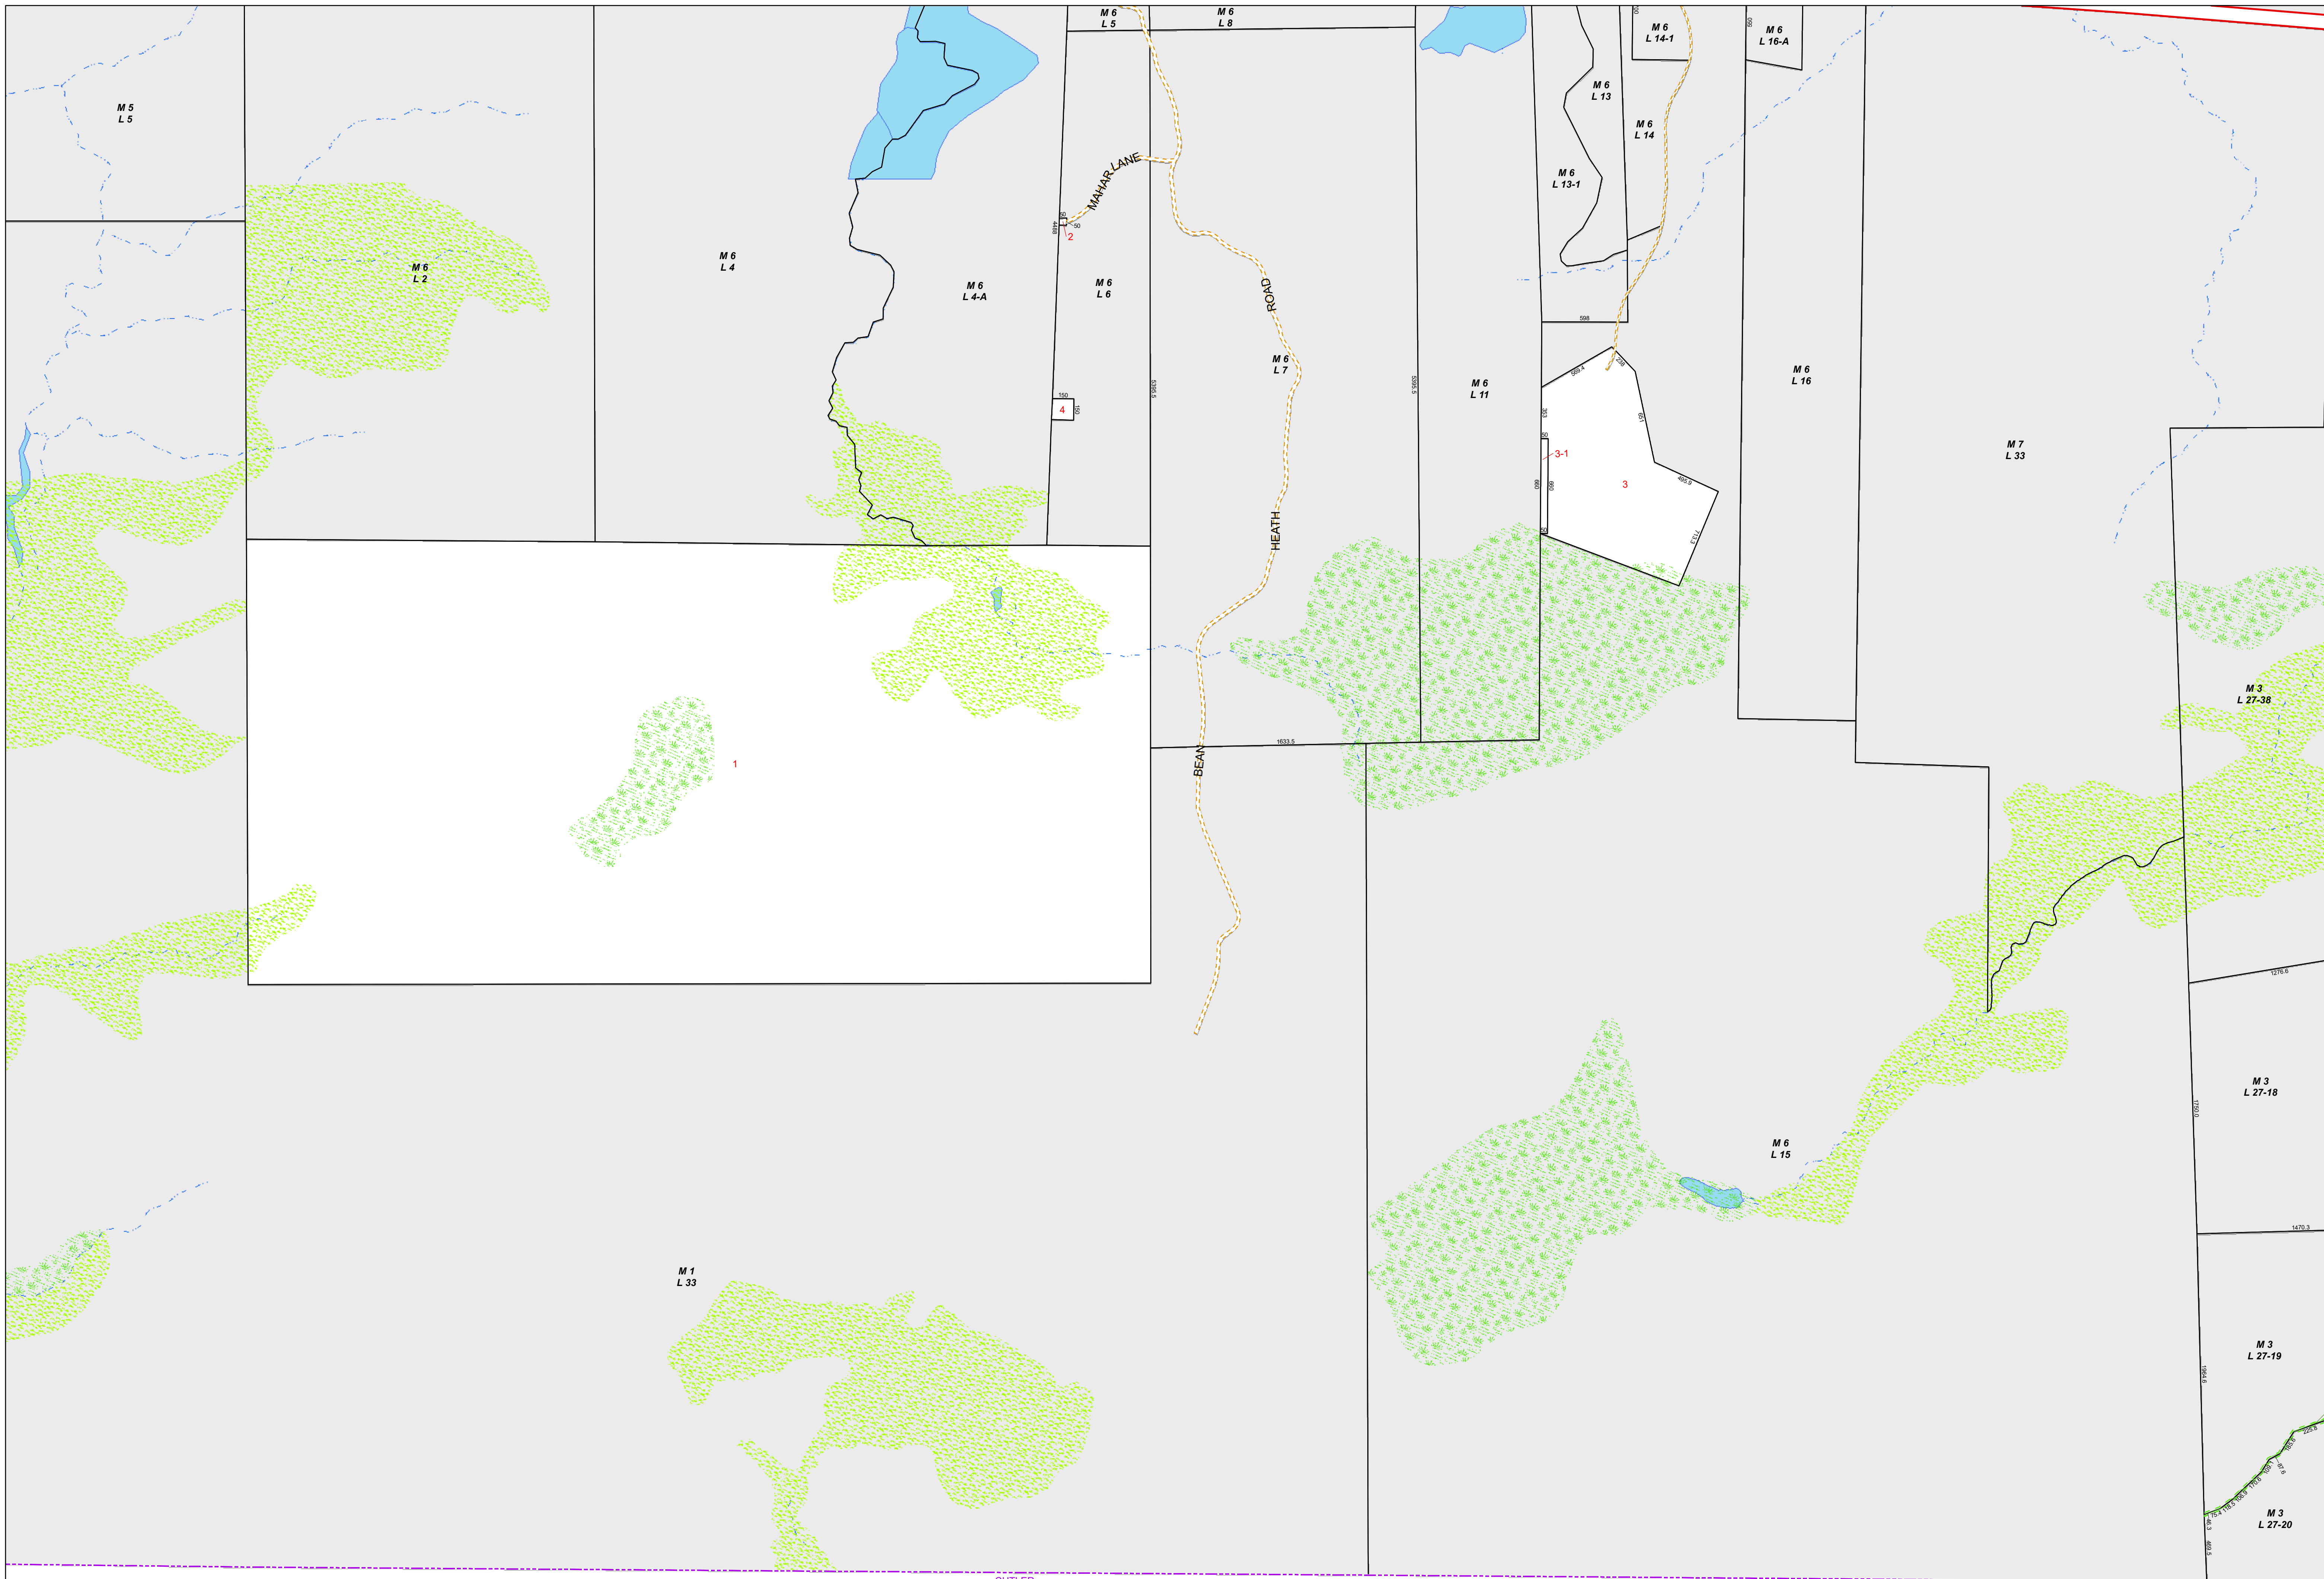

TOWN OF
WHITING
WASHINGTON CO.
MAINE

LEGEND

- Property Line
- - - Old Property Line
- Easement
- - - Easement Line
- - - Town Line
- Public Right of Way
- Private Right of Way
- Swale
- Swamp
- Lake, Pond or River
- Stream

For Assessment Purposes.
Not to be used for conveyances.

Originally compiled in 2005
by James W. Sewall Company.

Updated through April 1, 2021
by
Eastern Mapping Services
Newburgh, Maine
Tel. (207) 234-2777

Map 2

Printed: 12/20/2021
Effective Date: 4/1/2016

CUTLER