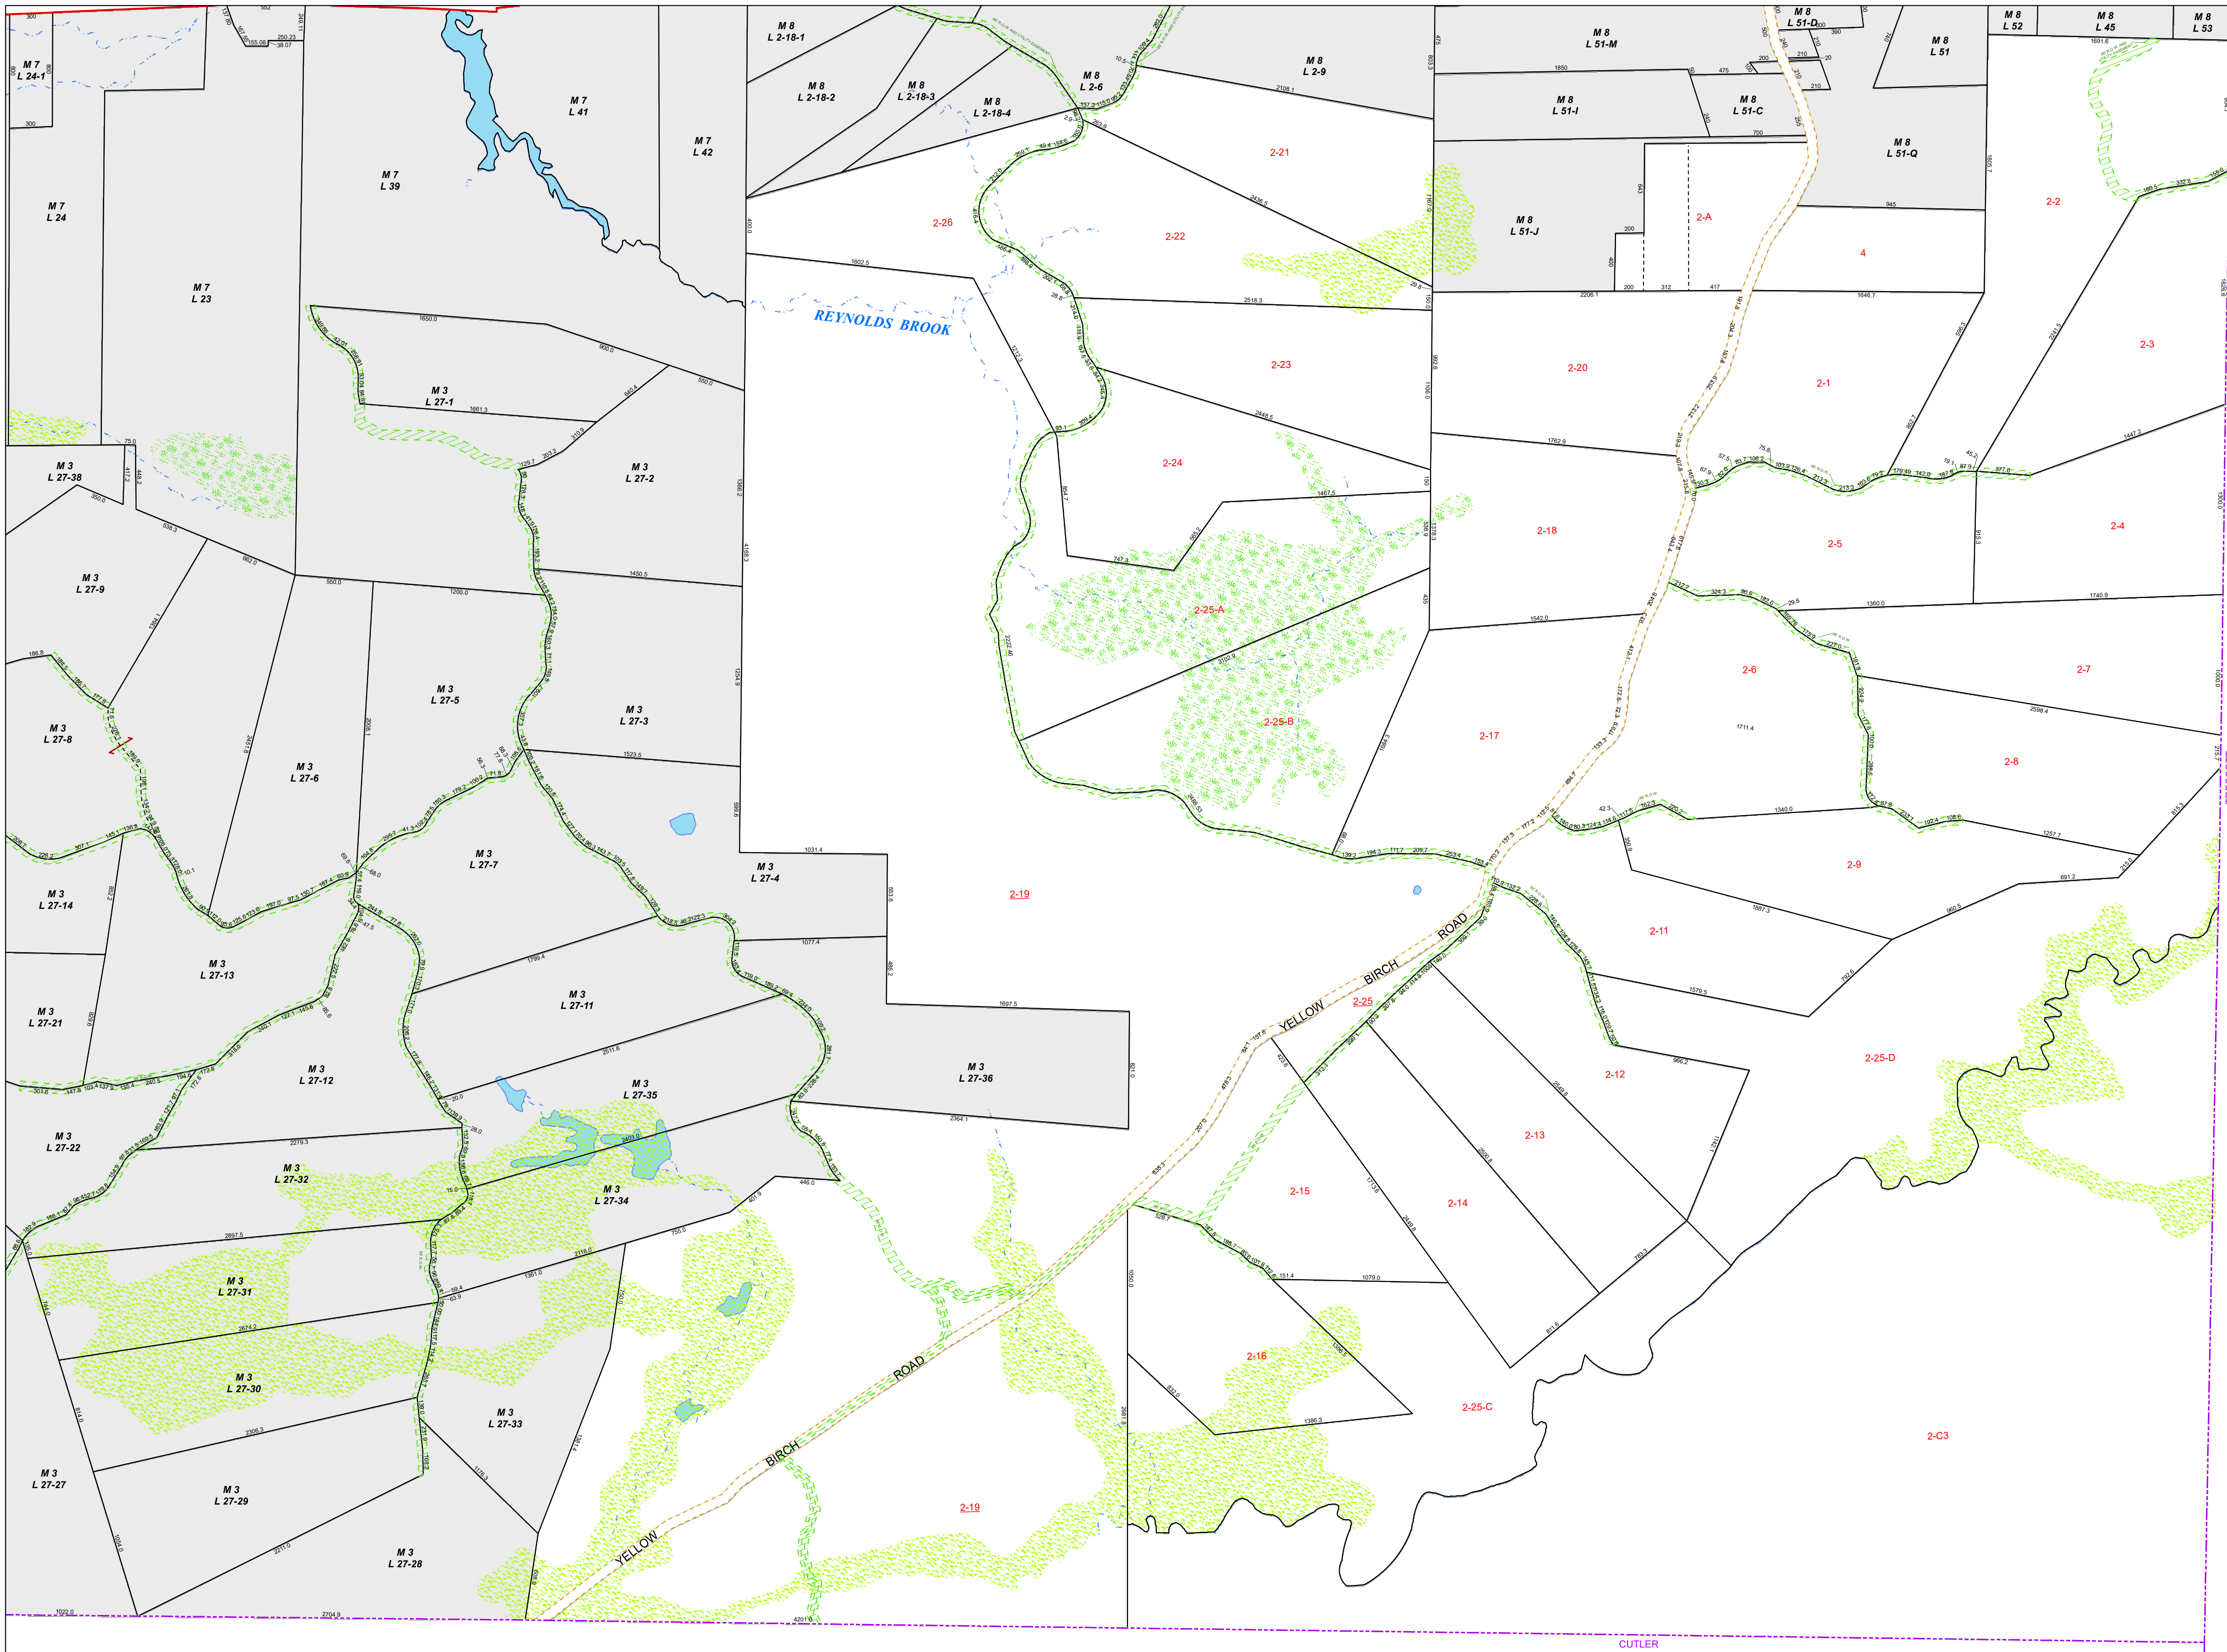

TOWN OF  
**WHITING**  
WASHINGTON CO.  
MAINE

**LEGEND**

- Property Line
- Old Property Line
- Easement
- Easement Line
- Town Line
- Public Right of Way
- Private Right of Way
- Swale
- Swamp
- Lake, Pond or River
- Stream

For Assessment Purposes.  
Not to be used for conveyances.

Originally compiled in 2005  
by James W. Sewall Company.

Updated through April 1, 2021  
by  
Eastern Mapping Services  
Newburgh, Maine  
Tel. (207) 234-2777

**Map 4**

Printed: 12/20/2021  
Effective Date: 4/1/2016

CUTLER